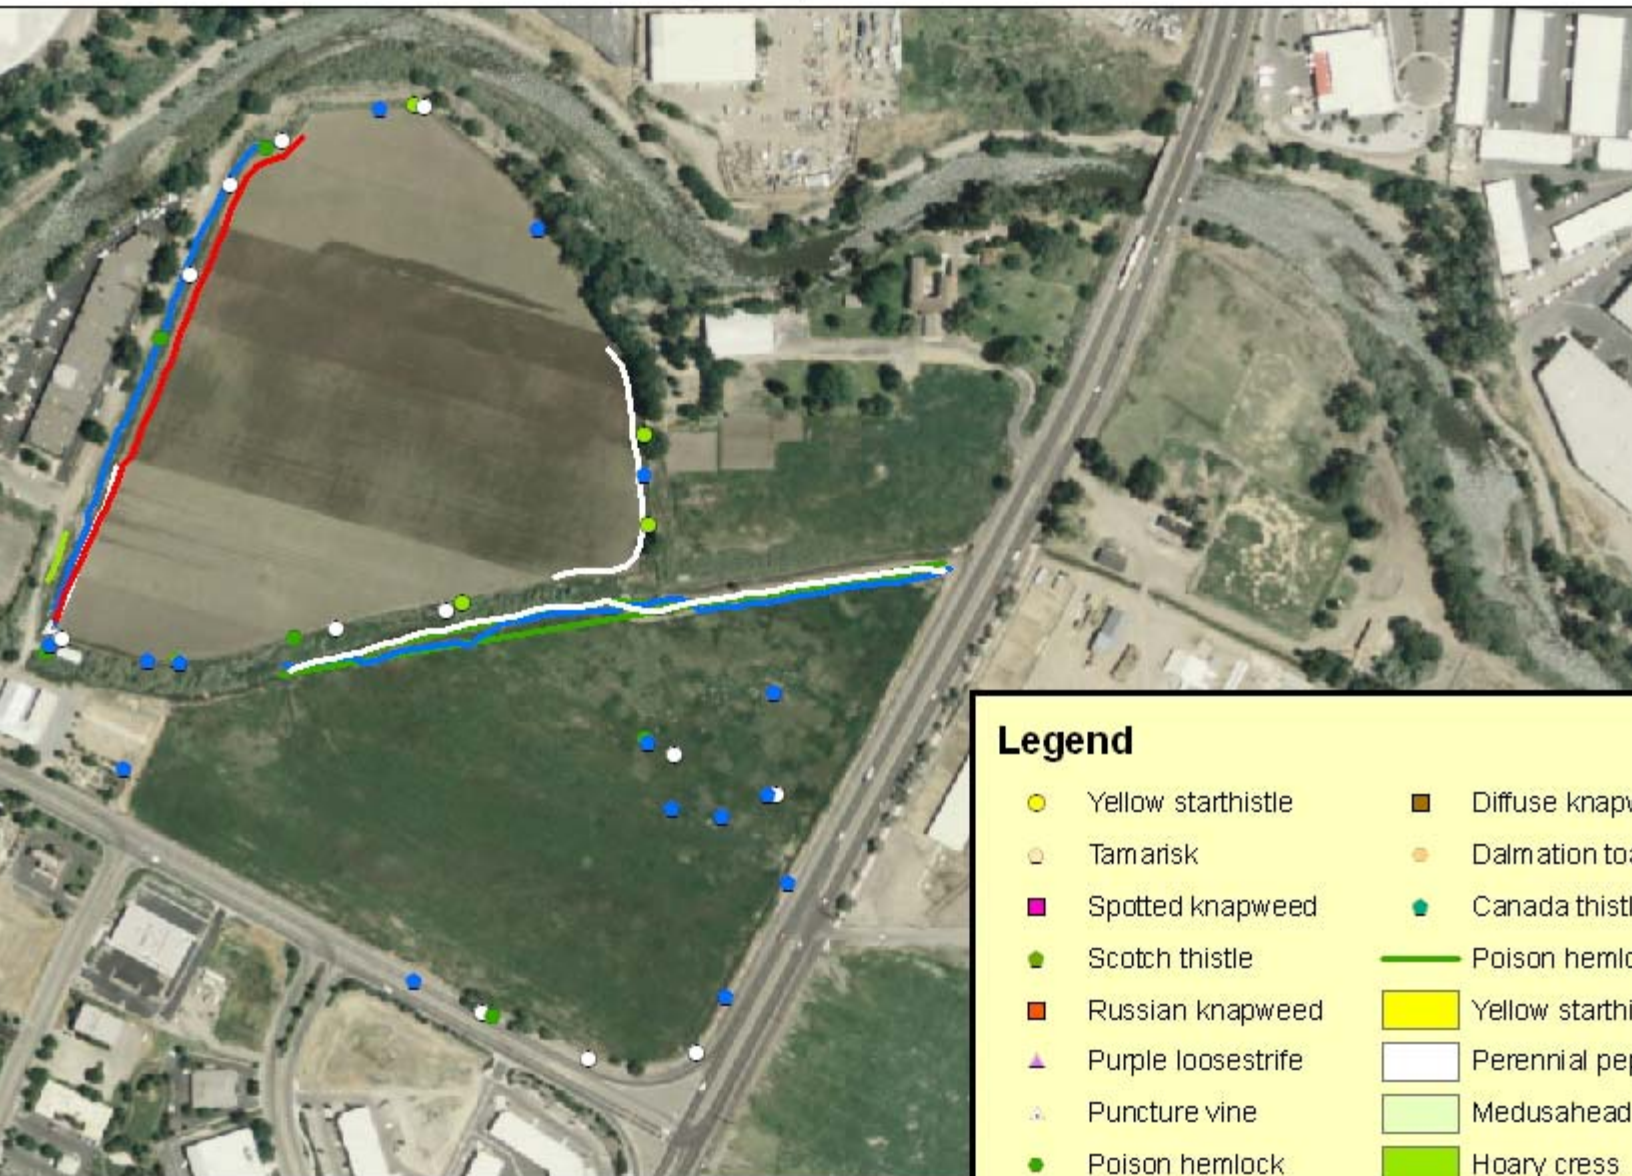

Flood Project Properties: UNR

Legend

- | | |
|------------------------|------------------------|
| ● Yellow starthistle | ■ Diffuse knapweed |
| ○ Tamarisk | ● Dalmation toad |
| ■ Spotted knapweed | ● Canada thistle |
| ● Scotch thistle | — Poison hemlock |
| ■ Russian knapweed | ■ Yellow starthistle |
| ▲ Purple loosestrife | □ Perennial pepperweed |
| ▲ Puncture vine | □ Medusahead |
| ● Poison hemlock | ■ Hoary cress |
| ○ Perennial pepperweed | ■ Diffuse knapweed |
| ● Musk thistle | ■ Canada thistle |
| ○ Medusahead | |
| ● Hoary cress | |

Map was constructed on August 20, 2007.
Area was mapped on June 12, 2007